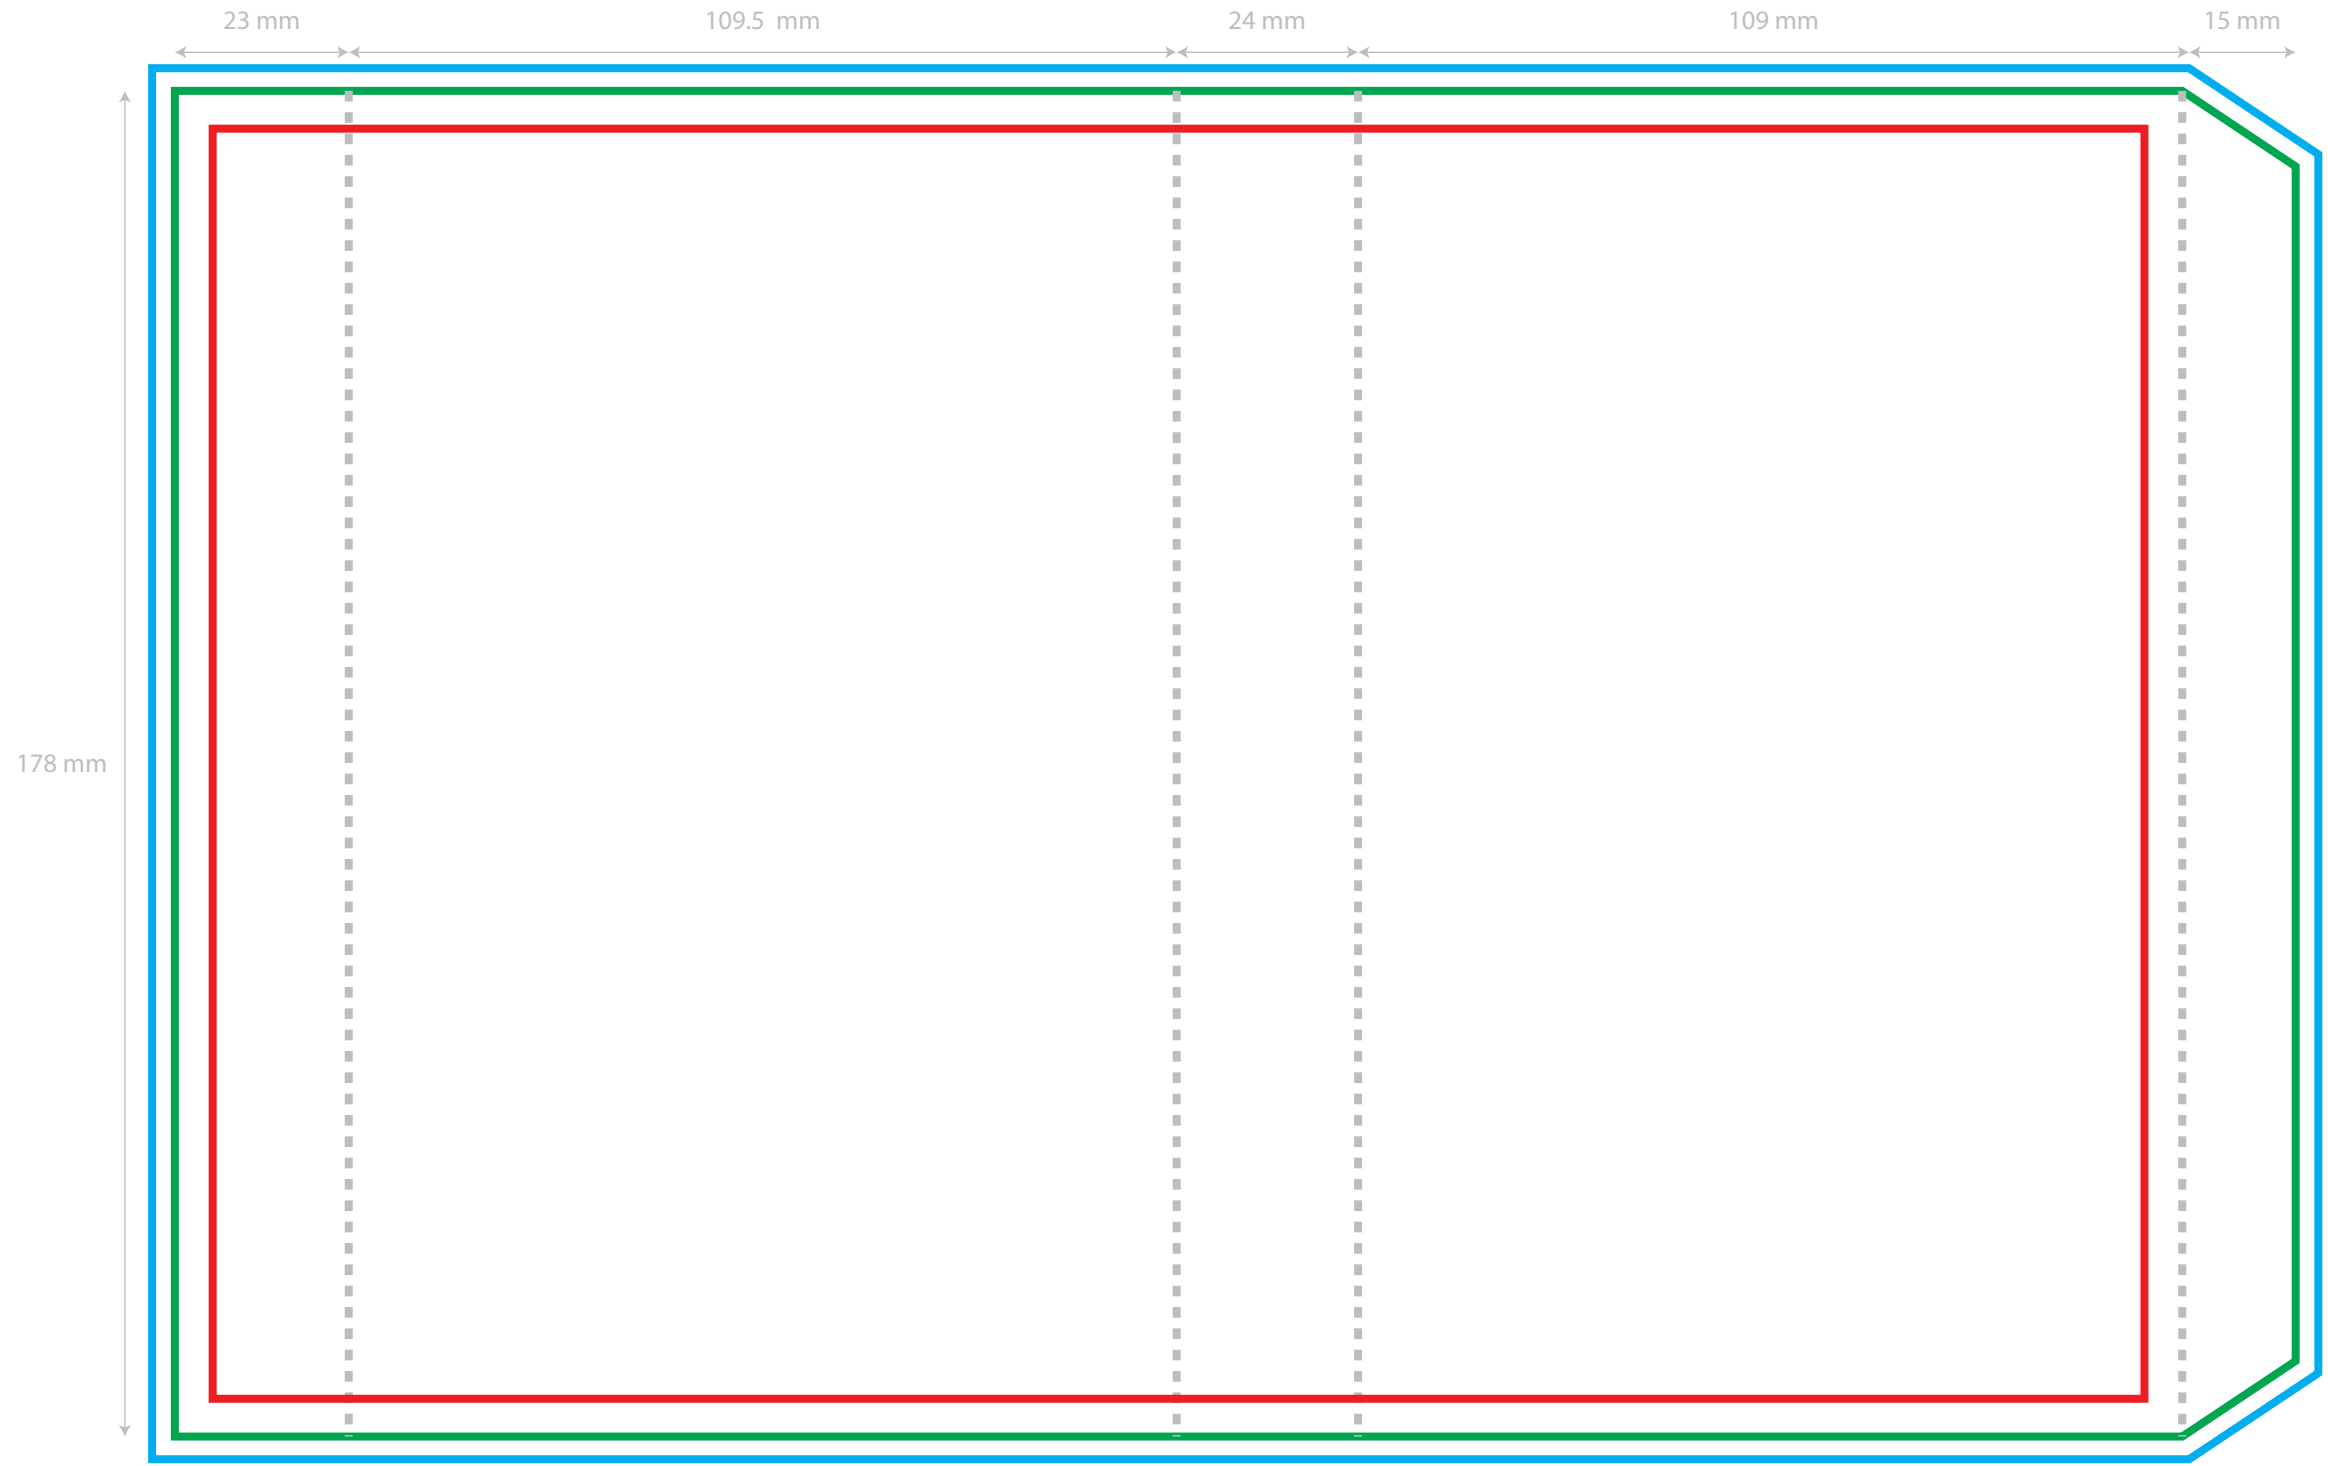

- Max. size for text and logo's
- Size of the sleeve
- Size of the sleeve including bleed
- Folding lines

Model: Sleeve Duracell Charge10

Size: Total 280.5 mm X 178 mm

Front

Back