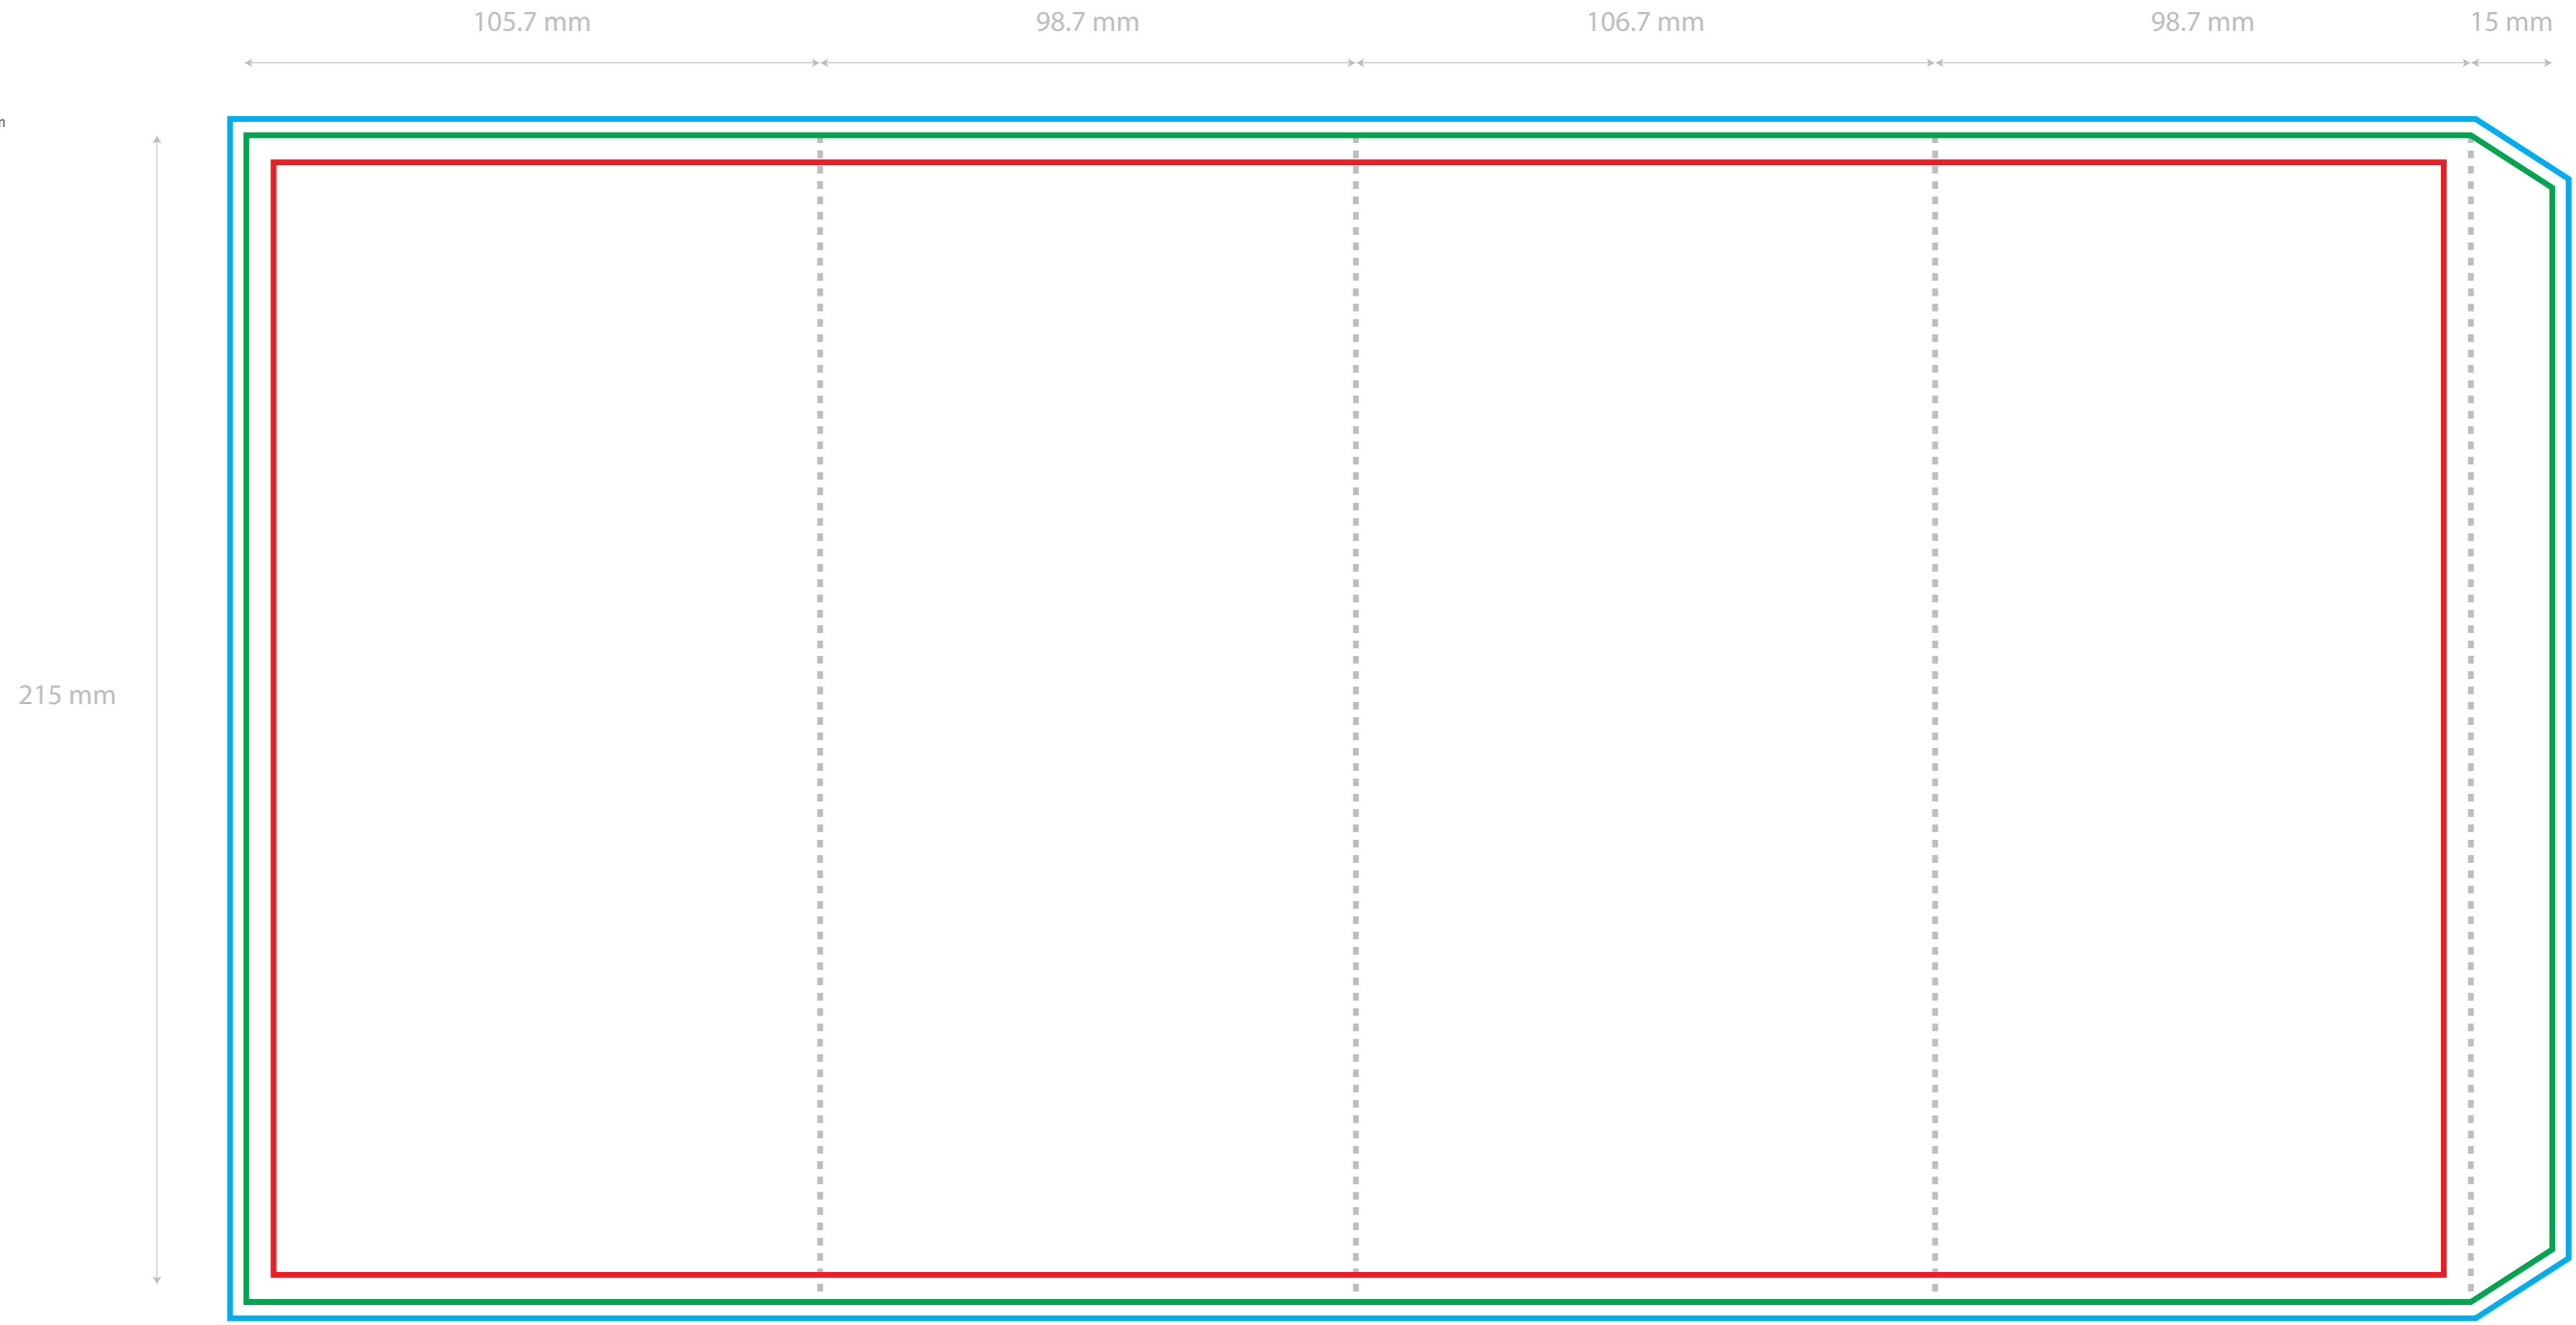

- Max. size for text and logo's
- Size of the sleeve
- Size of the sleeve including bleed
- Folding lines

Model: Sleeve JBL Flip 6

Size: Total 424.8mm X 215mm

Front

Back